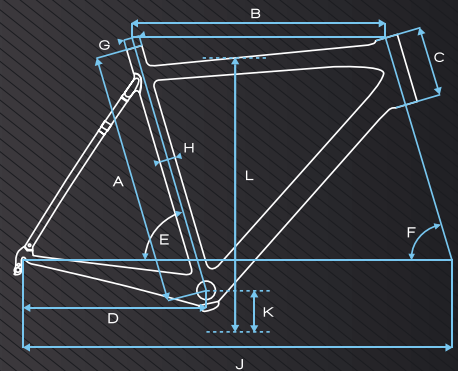

EBS RACE LECTOR

	50	53	56	59	62	
A Rahmenhöhe / framesize	500	530	560	590	620	mm
B Oberrohrlänge / toptube length	530	540	565	575	590	mm
C Steuerrohrlänge / headtube length	115	140	155	185	210	mm
D Kettenstrebenlänge / chainstay length	410	410	410	410	410	mm
E Sitzrohrwinkel / seattube angle	74	74	73,5	73,5	73,5	° Grad
F Lenkwinkel / headtube angle	71,5	72	73,5	73,5	73,5	° Grad
G Sattelstützendurchmesser / seatpost	31,6	31,6	31,6	31,6	31,6	mm
H Umwerfermaß / front derailleur clamp	/	/	/	/	/	mm
J Radstand / wheelbase	985	990	996	1006	1016	mm
K Tretlagerhöhe / bb height	270	270	270	270	270	mm
L Überstandshöhe / stand over height	711	741	767	797	826	mm
Vorbaulänge / stem length	90	90/100	100	100/110	100/110	mm
Effektive Cockpitlänge / effective cockpit	620	630/640	665	675/685	690/700	mm
Lenkerbreite / handlebar width	420	420	420	440	440	mm
Kurbellänge / crank length	170	170	172,5	175	175	mm