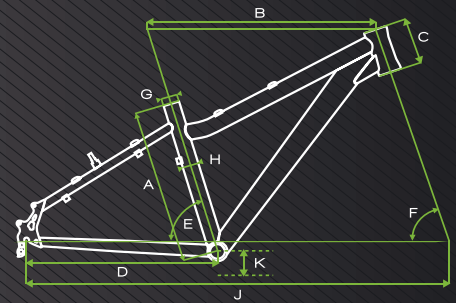

POWERKID

	24"	20"	16"	12"		
A	Rahmenhöhe / framesize	340	270	230	180	mm
B	Oberrohrlänge / toptube length	485	440	380	315	mm
C	Steuerrohrlänge / headtube length	100	110	100	100	mm
D	Kettenstrebenlänge / chainstay length	410	350	270	240	mm
E	Sitzrohrwinkel / seattube angle	73	73,5	73	73	° Grad
F	Lenkwinkel / headtube angle	71	73,5	71	71	° Grad
G	Sattelstützdurchmesser / seatpost	31,6	27,2	27,2	27,2	mm
H	Umwerfermaß / front derailleur clamp	34,9	x	x	x	mm
K	Radstand / wheelbase	955	840	705	615	mm
L	Tretlagerhöhe / bb height	270	245	200	160	mm
M	Überstandhöhe / stand over height	555	475	395	340	mm
	Vorbaulänge / stem length	80	60	30	30	mm
	Kurbellänge / crank length	152	140	115	90	mm
	Effektive Cockpittlänge / effective cockpit	565	500	410	345	mm

POWERKID 24"