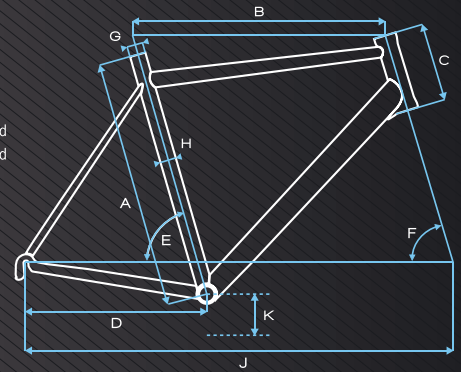

EBS RACE

	50	53	56	58	60	62	
A Rahmenhöhe / framesize	490	520	550	570	590	610	mm
B Oberrohrlänge / toptube length	525	530	555	575	585	595	mm
C Steuerrohrlänge / headtube length	140	148	173	190	210	220	mm
D Kettenstrebenlänge / chainstay length	404	404	404	408	408	408	mm
E Sitzrohrwinkel / seattube angle	74,5	74,5	74	73,5	73,5	73,5	° Grad
F Lenkwinkel / headtube angle	72	72	73	73,5	73,5	73,5	° Grad
G Sattelstützendurchmesser / seatpost	31,6	31,6	31,6	31,6	31,6	31,6	mm
H Umwerfermaß / front derailleur clamp	34,9	34,9	34,9	34,9	34,9	34,9	mm
J Radstand / wheelbase	973	979	991	998	1008	1018	mm
K Tretlagerhöhe / bb height	270	270	270	270	270	270	mm
L Überstandshöhe / stand over height	690	715	760	780	795	815	mm
Vorbaulänge / stem length	80	90	100	110	120	130	mm
Effektive Cockpitlänge / effective cockpit	605	620	655	685	705	725	mm
Lenkerbreite / handlebar width	420	420	420	420	440	440	mm
Kurbellänge / crank length	170	170	170	175	175	175	mm