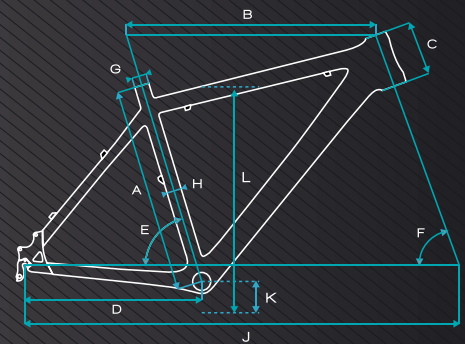

EBS LECTOR

	44/17.5"	49/19"	53/21"	
A Rahmenhöhe / framesize	440	490	530	mm
B Oberrohrlänge / toptube length	580	595	605	mm
C Steuerrohrlänge / headtube length	110	130	150	mm
D Kettenstrebenlänge / chainstay length	420	425	430	mm
E Sitzrohrwinkel / seattube angle	73	73	73	° Grad
F Lenkwinkel / headtube angle	70	70	70	° Grad
G Sattelstützendurchmesser / seatpost	31,6	31,6	31,6	mm
H Umwerfermaß / front derailleur clamp	34,9	34,9	34,9	mm
J Radstand / wheelbase	1060	1080	1095	mm
K Tretlagerhöhe / bb height	300	300	300	mm
L Überstandshöhe / stand over height	690	735	775	mm
Vorbaulänge / stem length	100	110	120	mm
Effektive Cockpitlänge / effective cockpit	680	705	725	mm