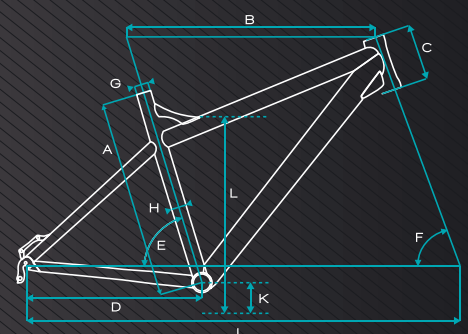

EBS

	44/17.5"	48/19"	52/20.5"	56/22"	
A Rahmenhöhe / framesize	440	480	520	560	mm
B Oberrohrlänge / toptube length	580	595	605	620	mm
C Steuerrohrlänge / headtube length	135	135	155	170	mm
D Kettenstrebenlänge / chainstay length	425	425	425	425	mm
E Sitzrohrwinkel / seattube angle	73,5	73	73	72,5	° Grad
F Lenkwinkel / headtube angle	71	71	71	71	° Grad
G Sattelstützendurchmesser / seatpost	31,6	31,6	31,6	31,6	mm
H Umwerfermaß / front derailleur clamp	34,9	34,9	34,9	34,9	mm
J Radstand / wheelbase	1060	1070	1080	1095	mm
K Tretlagerhöhe / bb height	300	300	300	300	mm
L Überstandshöhe / stand over height	685	700	735	775	mm
Vorbaulänge / stem length	90	100	110	120	mm
Effektive Cockpitlänge / effective cockpit	670	695	715	740	mm