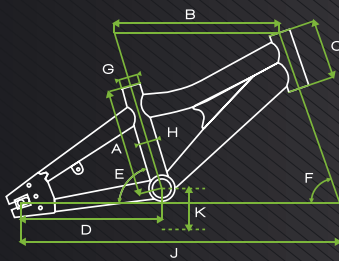

POWERKID

POWERKID 12"