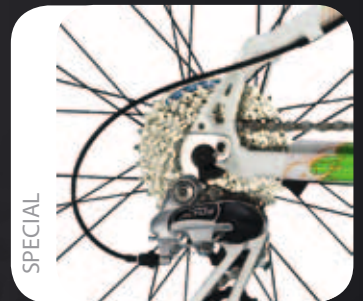

KIDS

115

Rahmen / frame	7005 T6 PG
Vorbau / stem	GID
Gabel / fork	RST 191
Steuersatz / headset	Ritchey
Lenker / handlebar	GID 560 mm
Pedale / pedals	GHOST light
Sattelstütze / seatpost	GID 31.6 mm
Sattel / saddle	GHOST VL 5026
Schaltwerk / r. derailleur	Shimano Altus
Umwerfer / f. derailleur	Shimano
Schalthebel / shifter	Shimano Tourney
Bremshebel / brake lever	Tektro
Innenlager / bottom bracket	Shimano
Kurbelsatz / crankset	Alu Triple Speed
Bremsen / brakes	Shimano V
Vorderreifen / front tire	Innova
Hinterreifen / rear tire	Innova
Felgen / rims	Alex X101
Speichen / spokes	Chun Nan 1,8
Naben / hubs	Chosen
Kassette / cassette sprocket	Shimano 11-30
Federelement / shock	-
Federweg vorne / front travel	50 mm
Federweg hinten / rear travel	-
Rahmenhöhen / framesizes	-
Farbe / colour	green/white, pink/white
Gewicht / weight	12.00 kg

SPECIAL